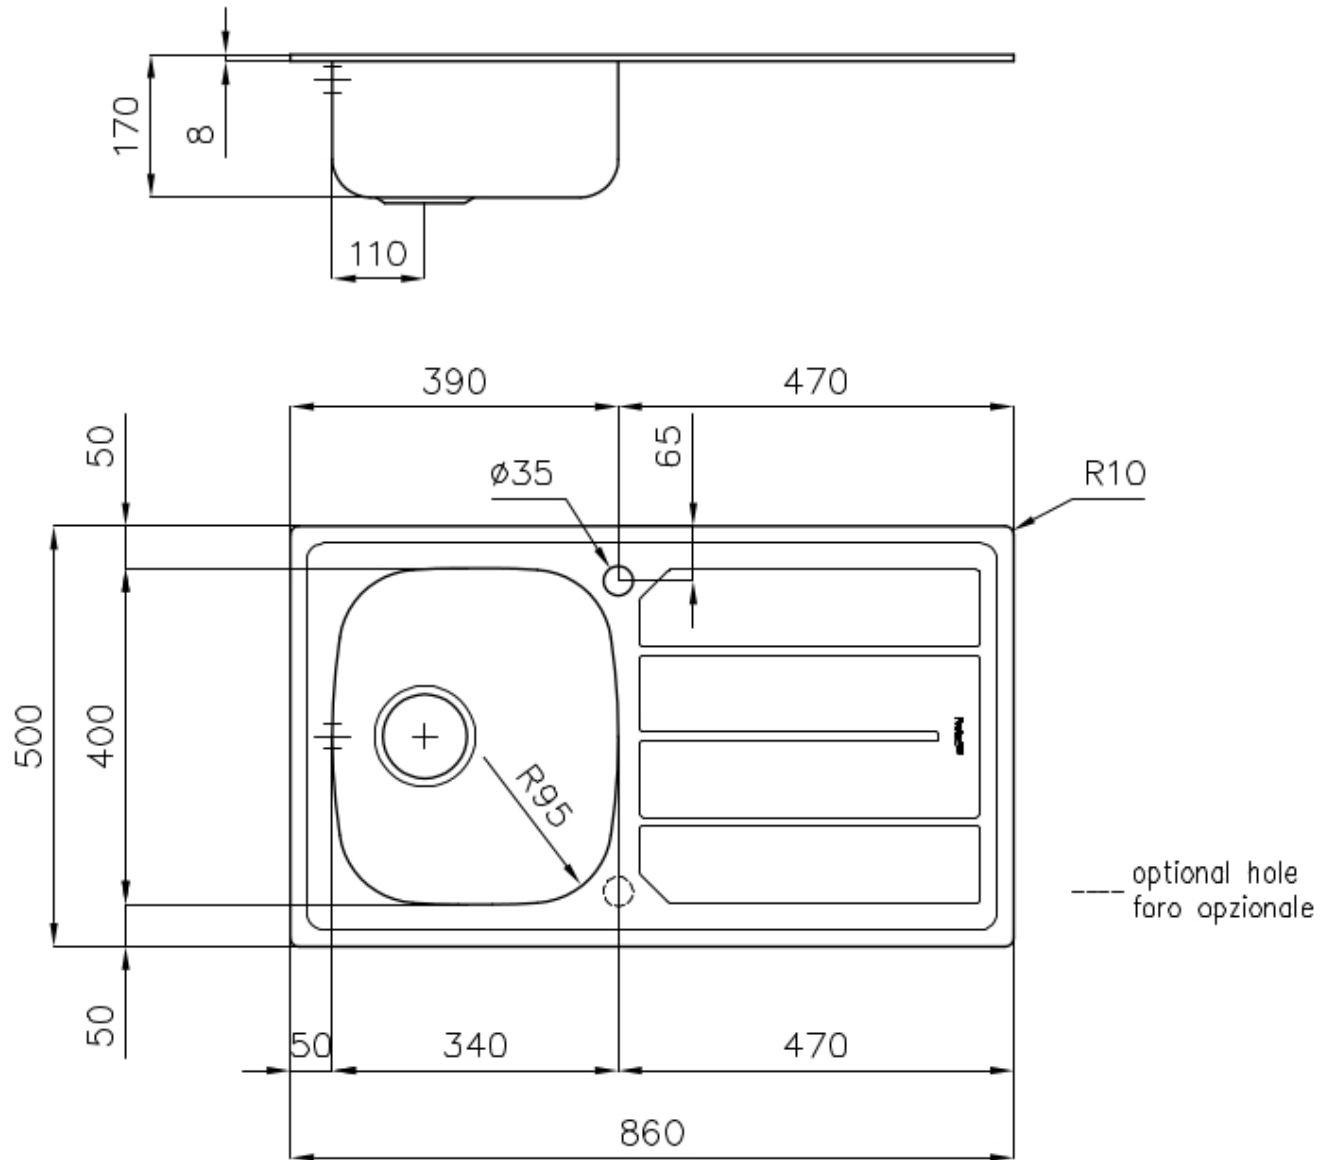

Sink S1000

Bowl on the right

Kitchen Sinks

Code: 1186 161

DETAILS

Edge/Installation Type Standard (8 mm Edge)

Finish Foster brushed

Material AISI 304 stainless steel

Texture Foster brushed

Base 45 cm

Dimensions 860x500 mm

Standard fittings Fixing hooks, gasket, drain, overflow and siphon, boxed packing

Mixer holes 1 standard hole

Built-in hole 840 x 480 mm

Drainer Yes

Width 86 cm

Bowl dimension 340x400mm

Number of bowls 1 bowl

Waste fitting 3,5" drain

FEATURES

Added value Foster uses steel thicknesses higher than those used on average by other manufacturers. This is how, thanks to our long experience, we know how to make sinks of superior quality and with a better resistance to aging.

Basket 3,5" waste fitting The drain is equipped with a large 3.5" drain, with the practical basket cap that prevents the discharge of solid parts.

Sliding brackets

TECHNICAL DATA

OPTIONAL ACCESSORIES

HPDE Chopping board
8657 001